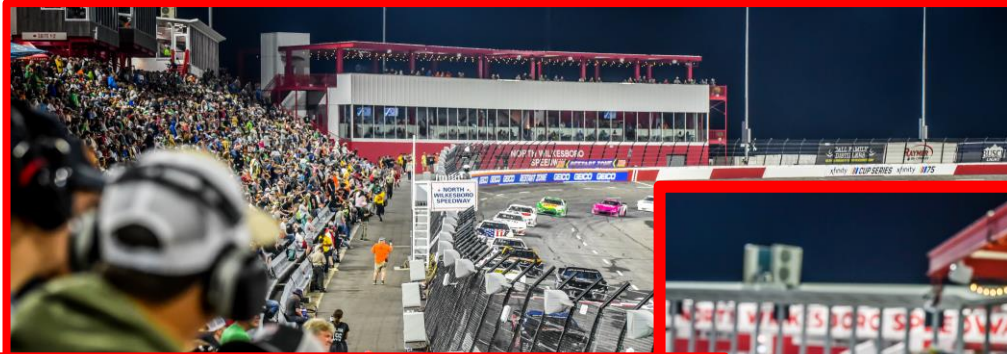

TURN 4 SUITE SEATS

TURN 4 VIP SUITE AMMENITIES

- **2ND FLOOR ENCLOSED SUITE**
- **3RD FLOOR OPEN AIR ROOF DECK**
- **INCLUDES CATERED FOOD, SOFT DRINKS, BEER & WINE**
- **1 VIP PARKING PASS W/ EVERY 4 SEATS**
- **3 DAY PACKAGE (FRI - SAT - SUN)**

PRICING - \$3,000 PER SEAT