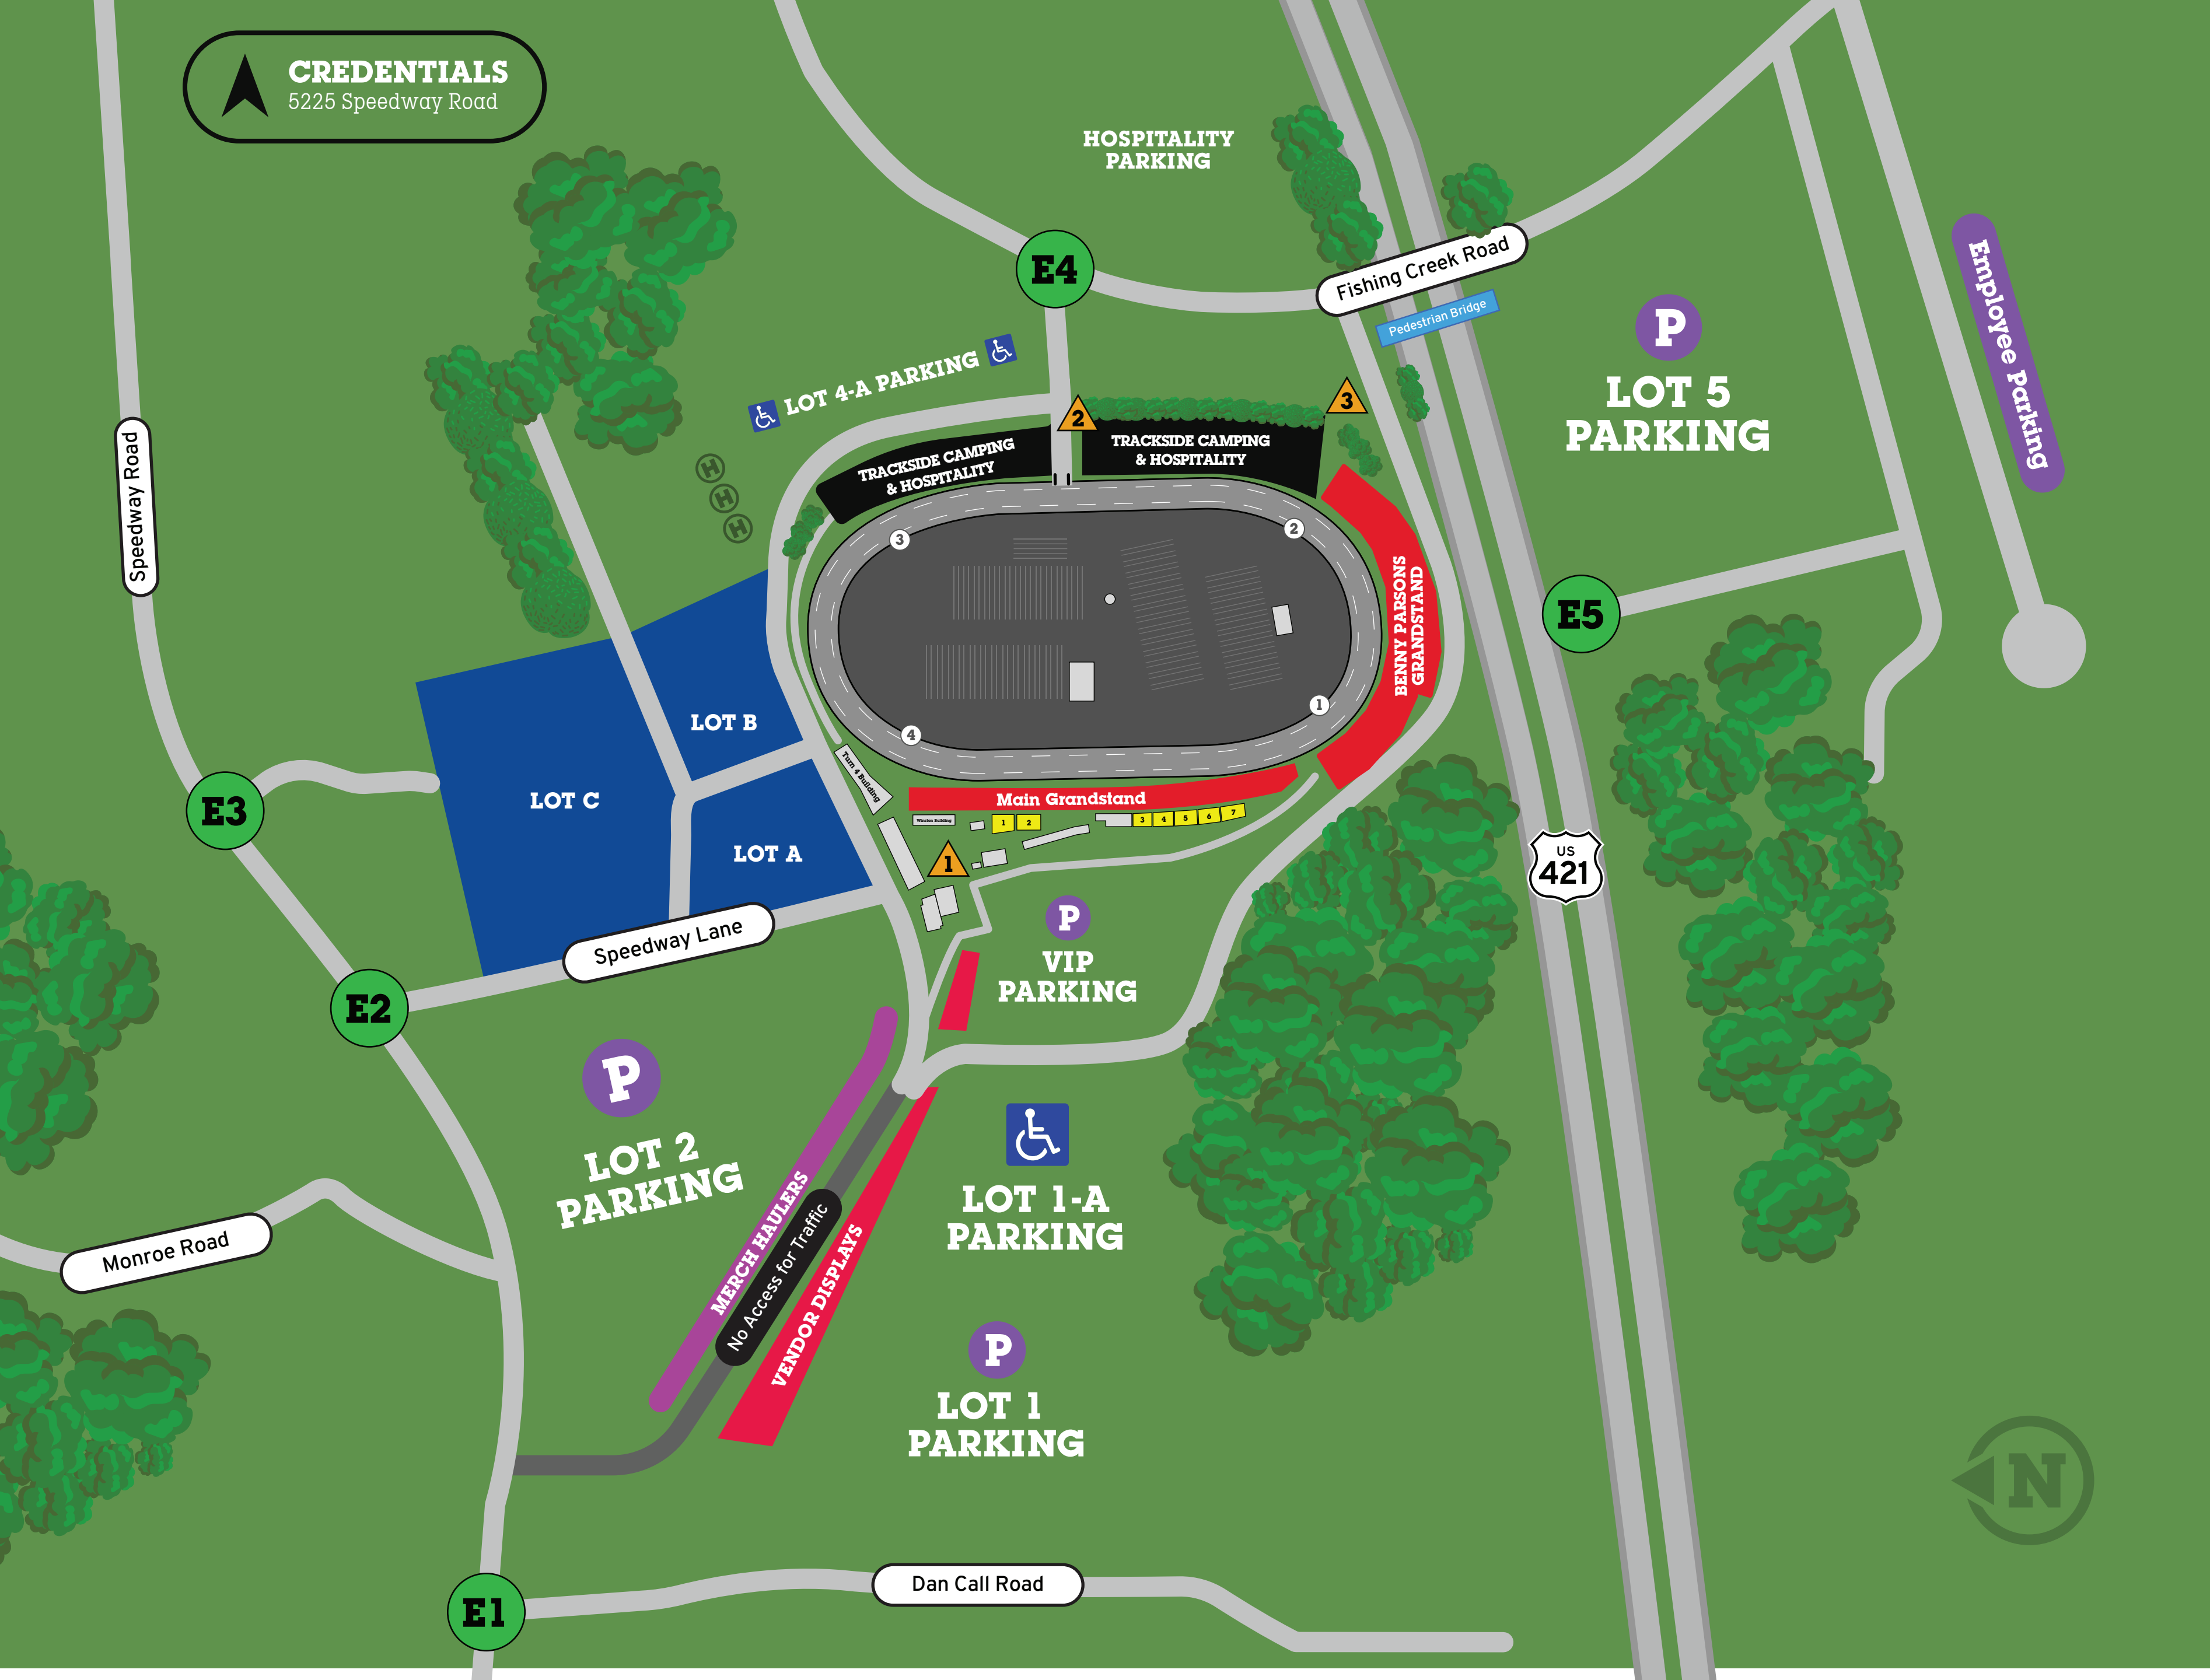

CREDENTIALS
5225 Speedway Road

NASCAR
ALL STAR RACE
* NORTH WILKESBORO *

-  **Grandstands**
-  **Camping**
-  **Entry Gates**
-  **Parking**
-  **Entrance Points**
-  **Suites**